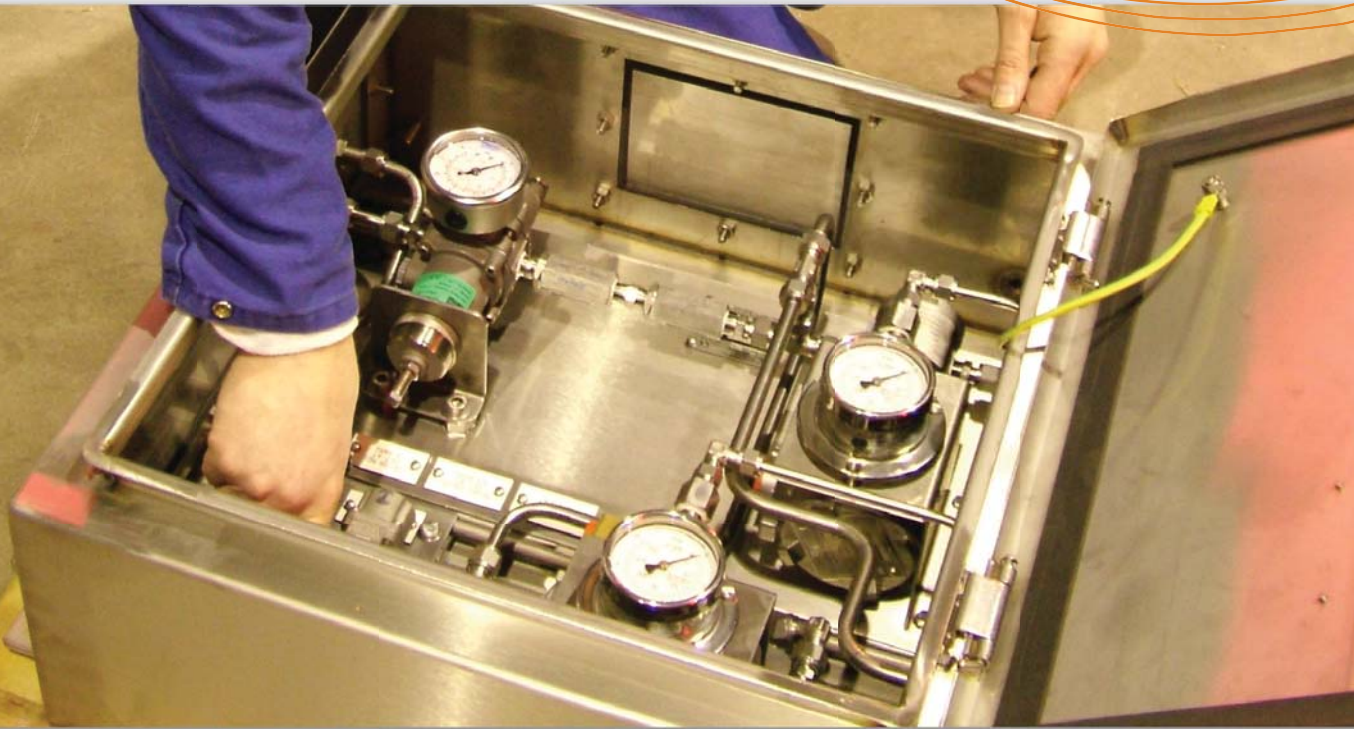

Score Valve Automation technicians and equipment can be mobilised to an offshore or onshore location to undertake control system overhaul, repair or maintenance activities.

Score technicians are qualified for working offshore and are experienced in safe systems of work, risk assessments, toolbox talks etc and are committed to ensuring that all activities are performed safely.

A full offshore workpack is prepared and reviewed by the Score Valve Automation technician during an in-house toolbox talk. The offshore workpack contains a detailed workscope (client approved), drawings (Score generated), risk assessments and procedures to ensure that the technician is fully briefed prior to departure.

## Valve Automation Offshore Support Services

- Control system design and manufacture
- Hydraulic flushing and fluid sampling
- Hydrostatic testing
- Nitrogen testing
- Factory acceptance testing
- Installation and commissioning
- Control system maintenance strategies and implementation
- Skilled and qualified instrument technicians
- Score technicians are trained in the correct make-up of twin ferrule fittings