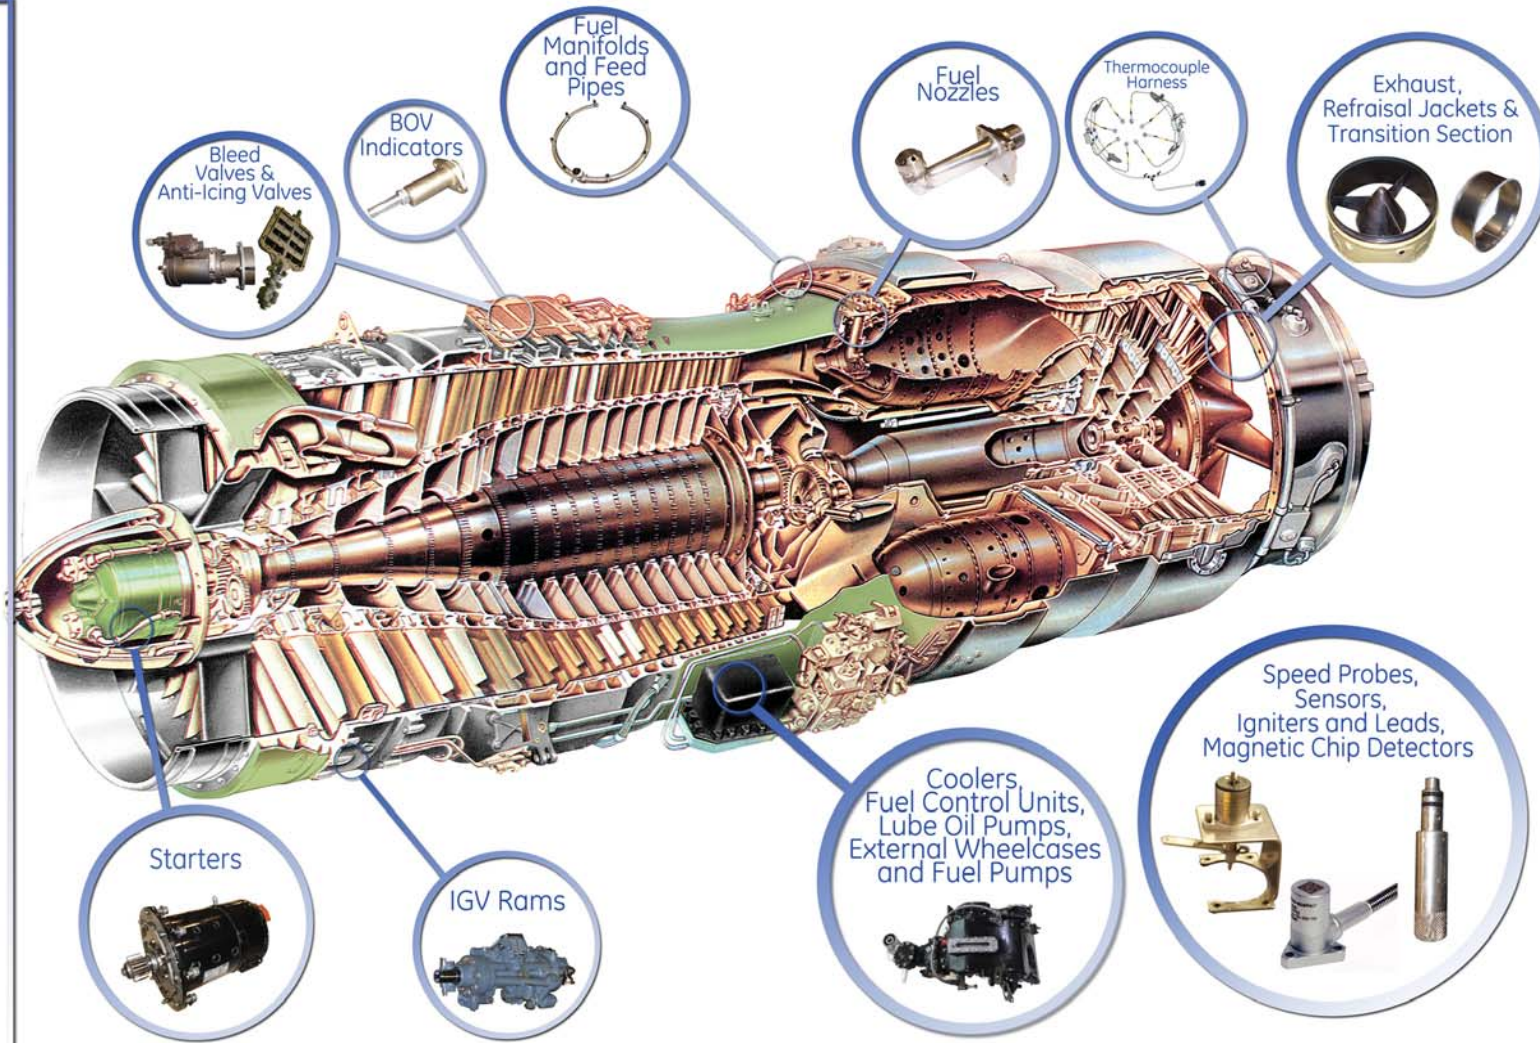

Lube Oil Consoles and Hydraulic Start Consoles

Supplier Power & Water

Authorised Independent Service Facility

Authorised Distributor and Service Centre

INVESTORS IN PEOPLE

Score Energy
Intelligent Gas Turbine Solutions™
www.score-energy.com