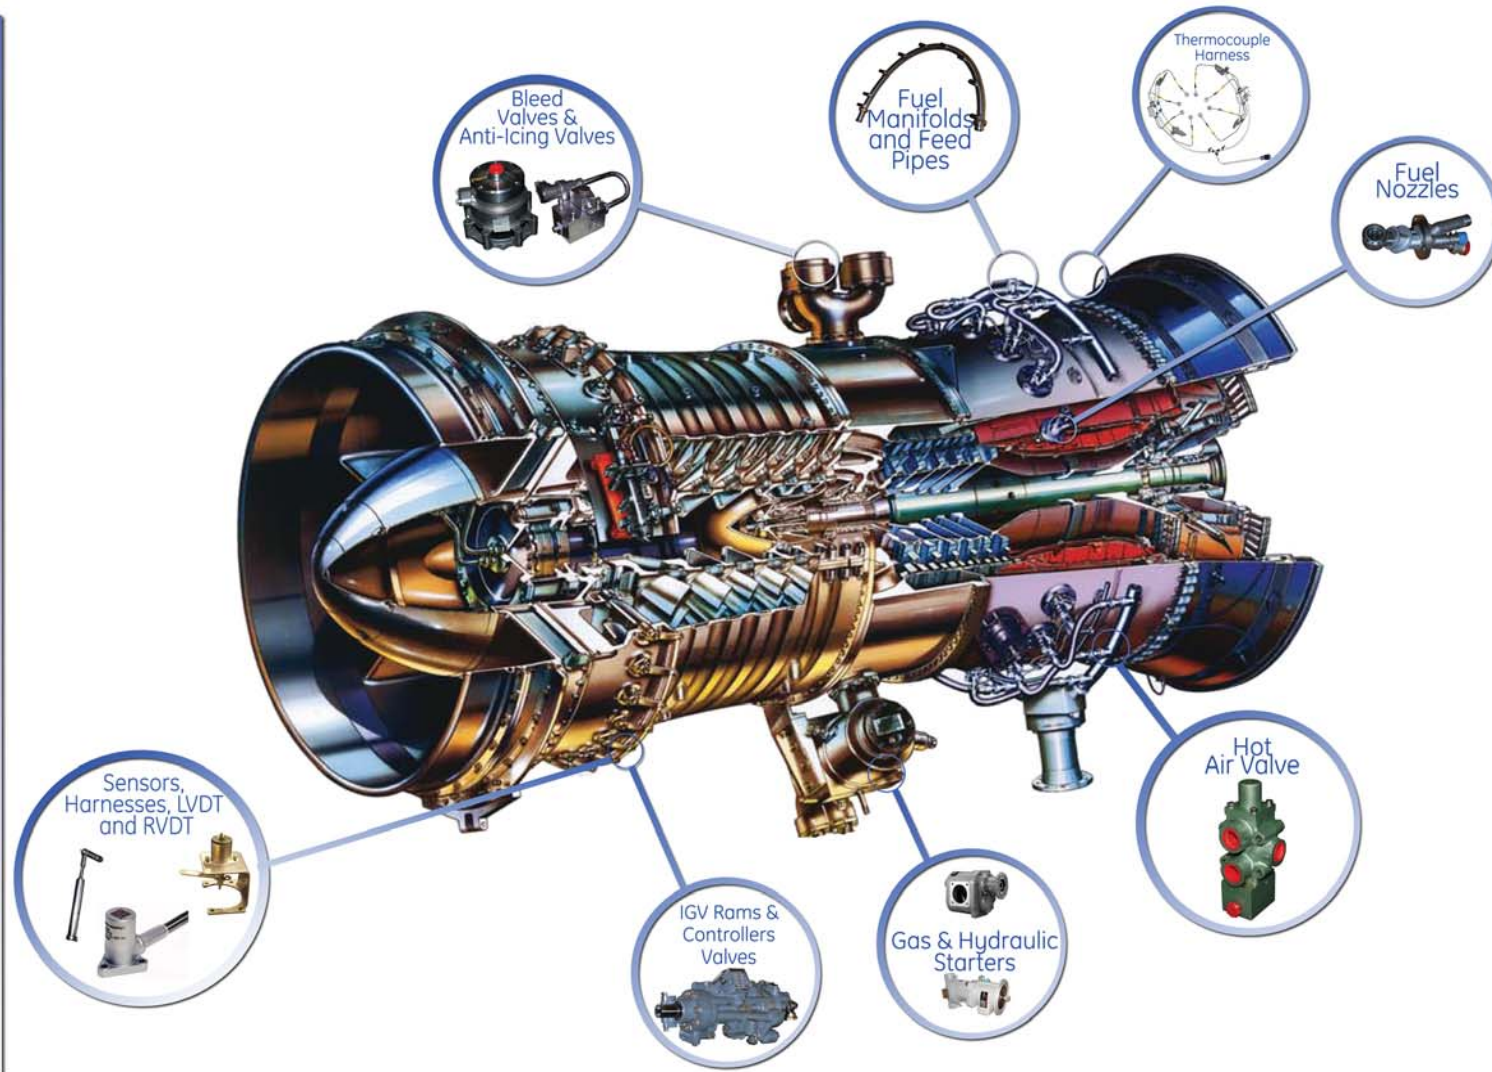

# Servicing Rolls-Royce RB211 Fuel Systems and Accessories

## Off - Engine Accessories

Lube Oil Pumps

Gas Fuel Metering Valves

Gas Shut Off Valves

Lube Oil Consoles  
and  
Hydraulic Start Consoles

**Score Energy**

Intelligent Gas Turbine Solutions™

www.score-energy.com