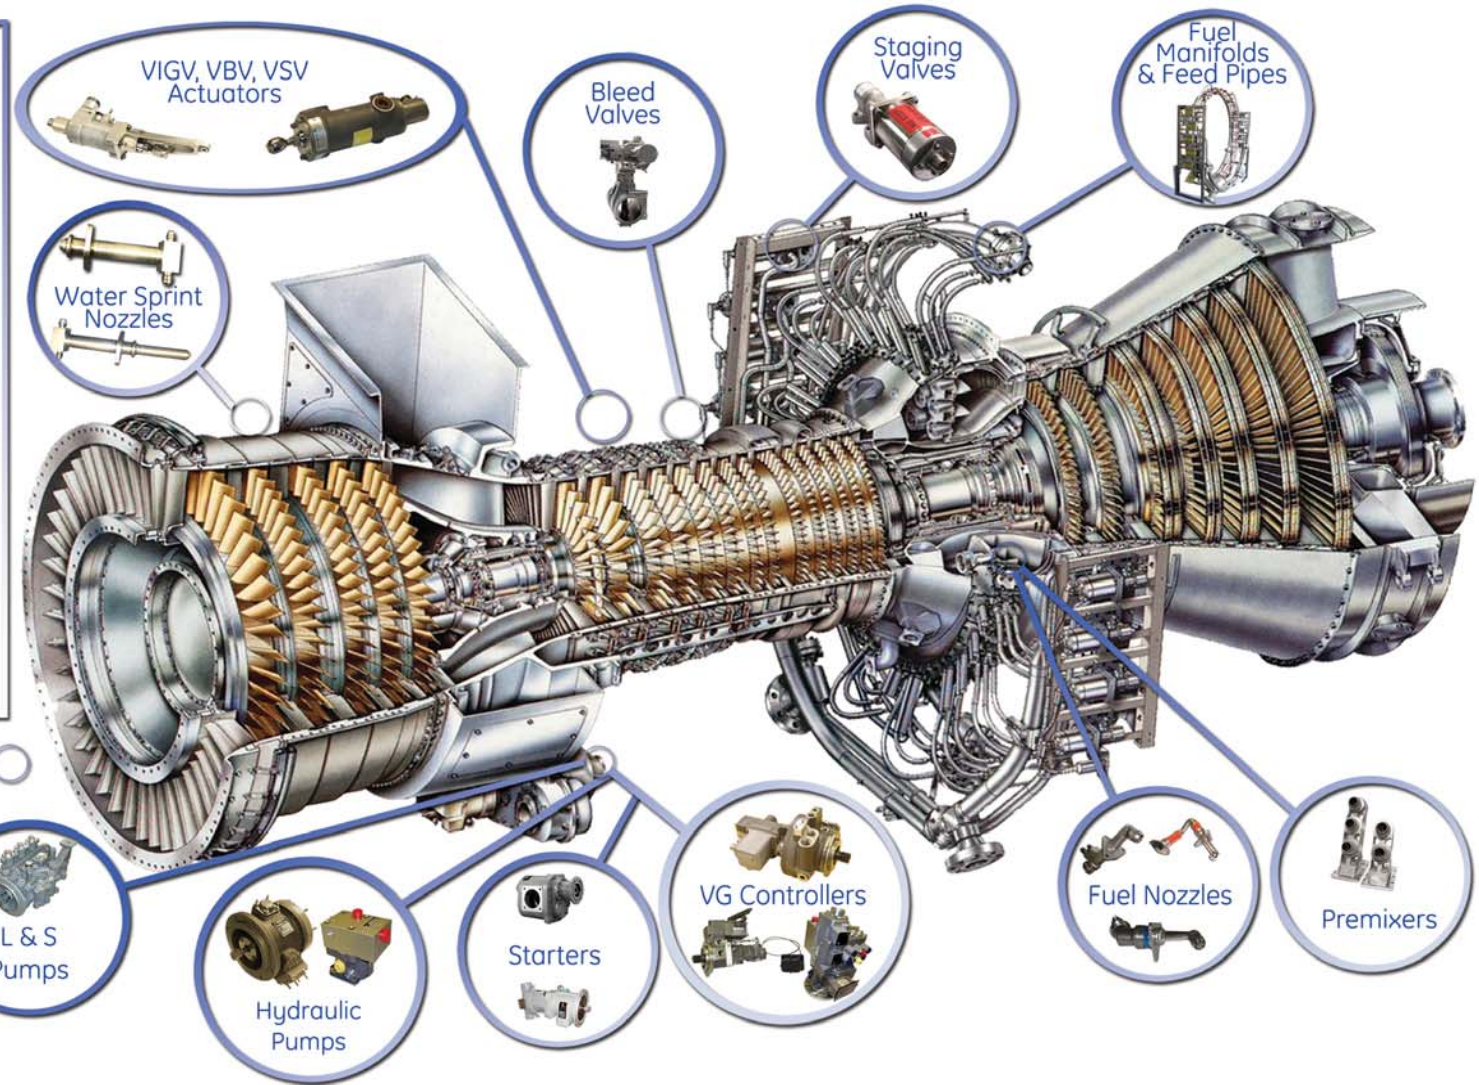

Servicing GE's LM Fuel Systems and Accessories

Off - Engine Accessories

Score Energy Limited
Intelligent Gas Turbine Solutions™
www.score-energy.com

Locations

Score **Energy Limited**

Intelligent Gas Turbine Solutions™